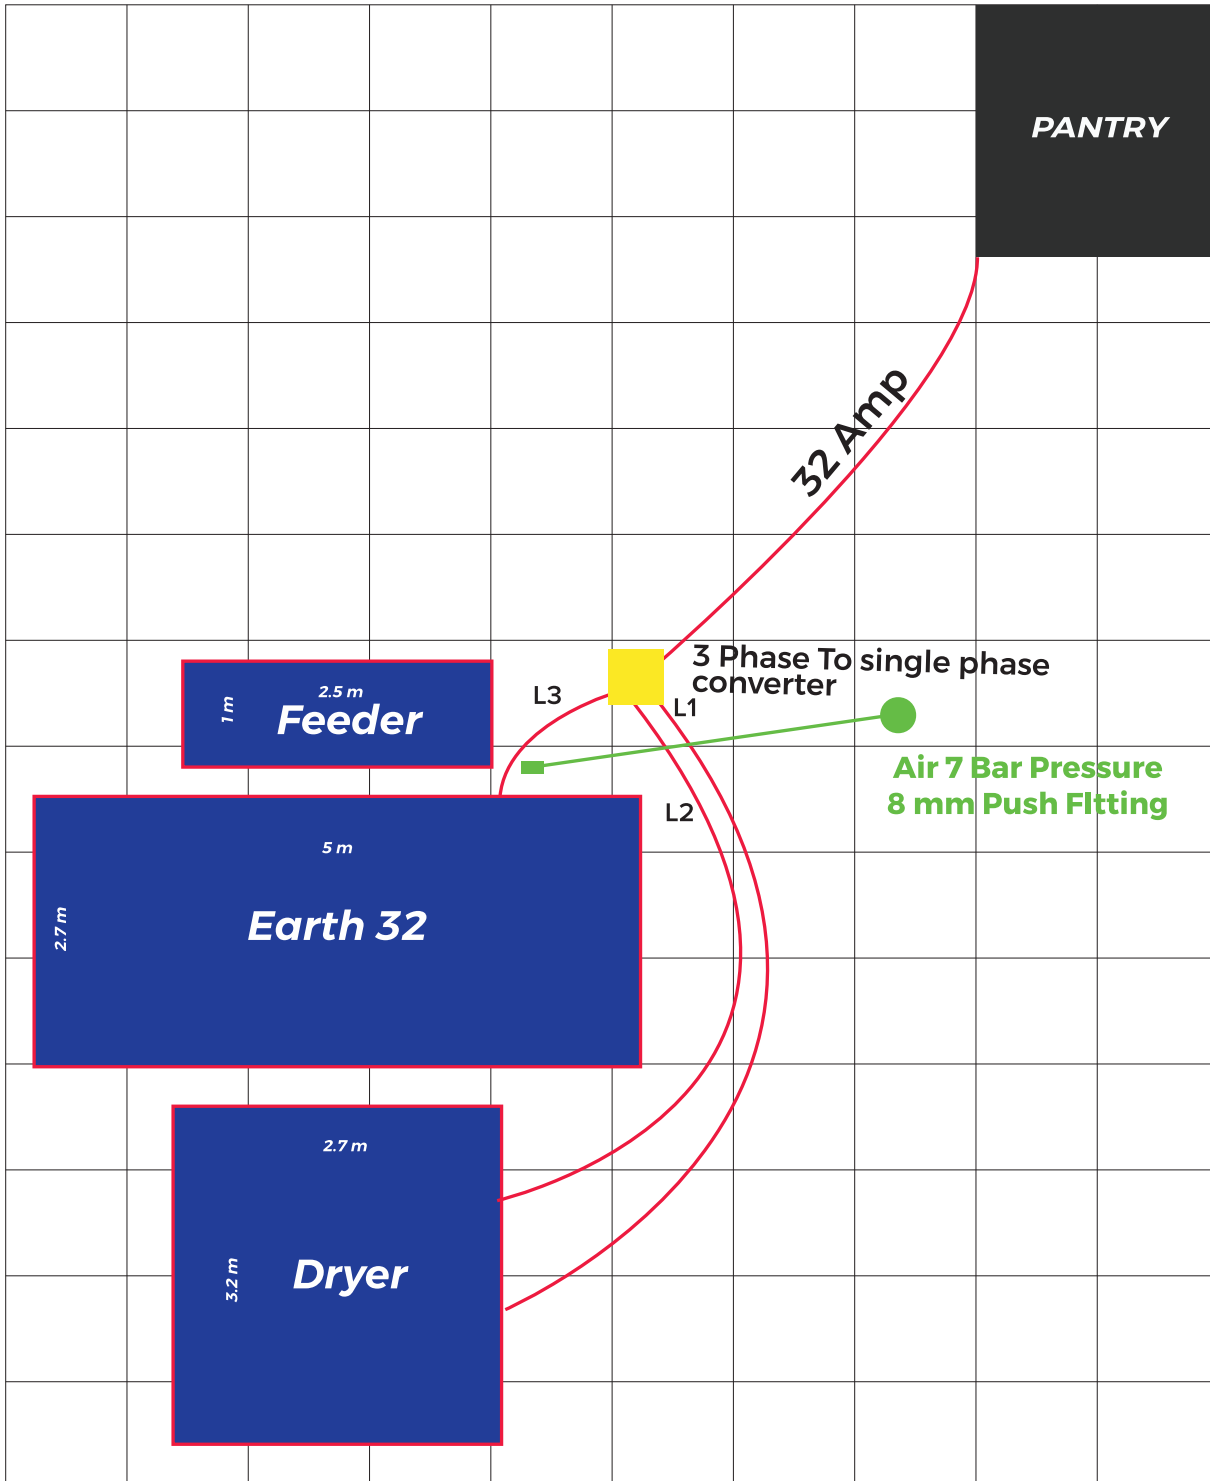

ITM TURKEY

10 mtr (Closed Wall)

14 mtr (Closed Wall)